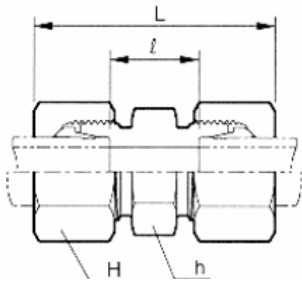

Union

M- Tube O.D. (MM)	Ordering Number	SIZE				Series
		L	t	h	H	
4	DU-4MM-LL-	31	12	9	10	LL
6	DU-6MM-LL-	32	9	11	12	very light
8	DU-8MM-LL-	35	12	12	14	PN 100
6	DCM-6MM-L-	39	10	12	14	
8	DCM-8MM-L-	40	11	14	17	L
10	DCM-10MM-L-	42	13	17	19	PN 250
12	DCM-12MM-L-	43	14	19	12	
15	DCM-15MM-L-	46	16	24	27	
18	DCM-18MM-L-	48	16	27	32	PN 160
22	DCM-22MM-L-	52	20	32	36	
28	DCM-28MM-L-	54	21	41	41	
35	DCM-35MM-L-	63	20	46	50	PN 100
42	DCM-42MM-L-	66	21	55	60